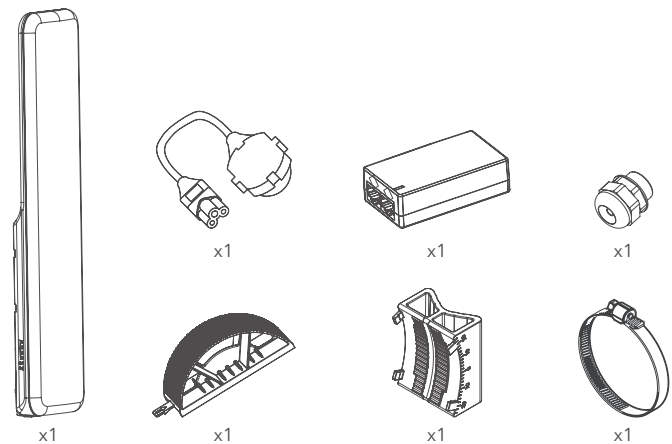

LigoWave

LigoDLB 5-90ac, LigoDLB 5-90n,
LigoDLB 2-90n, LigoDLB 5ac

INSTALLATION

Package content

LigoDLB 5-90ac/ LigoDLB 5-90n/ LigoDLB 2-90n

LigoDLB 5ac

Mounting

LigoDLB 5-90ac/ LigoDLB 5-90n/ LigoDLB 2-90n

LigoDLB 5ac

Overview

LigoDLB 5-90ac/ LigoDLB 5-90n/ LigoDLB 2-90n

LigoDLB 5ac

Device cable gland must be positioned vertically downwards to protect it against water ingress.

PoE connection

Wireless surveillance system scheme