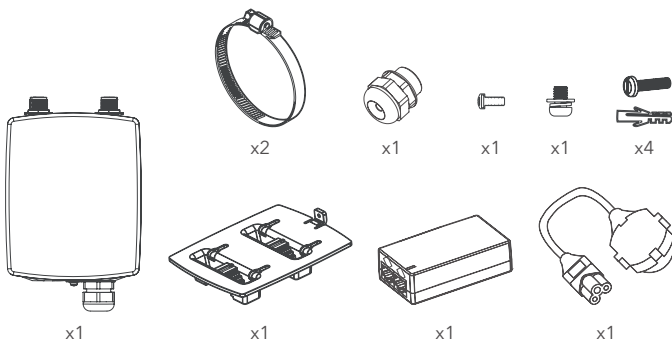

LigoWave

LigoDLB 5-90ac, LigoDLB 5-90n,
LigoDLB 2-90n, LigoDLB 5ac

INSTALLATION

Package content

LigoDLB 5-90ac/ LigoDLB 5-90n/ LigoDLB 2-90n

LigoDLB 5ac

Mounting

LigoDLB 5-90ac/ LigoDLB 5-90n/ LigoDLB 2-90n

LigoDLB 5ac

Overview

LigoDLB 5-90ac/ LigoDLB 5-90n/ LigoDLB 2-90n

LigoDLB 5ac

Device cable gland must be positioned vertically downwards to protect it against water ingress.

PoE connection

Wireless surveillance system scheme