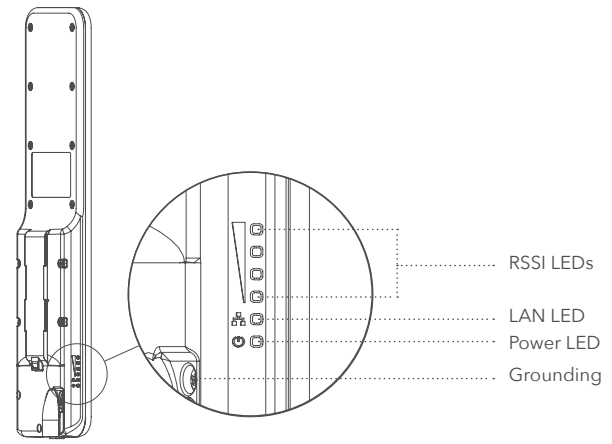

LigoWave

LigoDLB 5-90ac, LigoDLB 5-90n,
LigoDLB 2-90n, LigoDLB 5ac

INSTALLATION

Package content

LigoDLB 5-90ac/ LigoDLB 5-90n/ LigoDLB 2-90n

LigoDLB 5ac

Mounting

LigoDLB 5-90ac/ LigoDLB 5-90n/ LigoDLB 2-90n

LigoDLB 5ac

Overview

LigoDLB 5-90ac/ LigoDLB 5-90n/ LigoDLB 2-90n

LigoDLB 5ac

Device cable gland must be positioned vertically downwards to protect it against water ingress.

PoE connection

Wireless surveillance system scheme