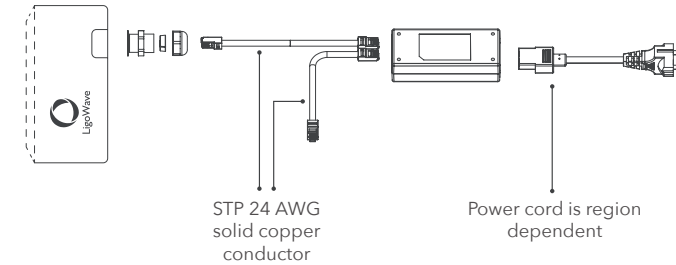

LigoWave

LigoDLB 5-90ac, LigoDLB 5-90n,
LigoDLB 2-90n, LigoDLB 5ac

INSTALLATION

Package content

LigoDLB 5-90ac/ LigoDLB 5-90n/ LigoDLB 2-90n

LigoDLB 5ac

Mounting

LigoDLB 5-90ac/ LigoDLB 5-90n/ LigoDLB 2-90n

LigoDLB 5ac

Overview

LigoDLB 5-90ac/ LigoDLB 5-90n/ LigoDLB 2-90n

LigoDLB 5ac

Device cable gland must be positioned vertically downwards to protect it against water ingress.

PoE connection

Wireless surveillance system scheme