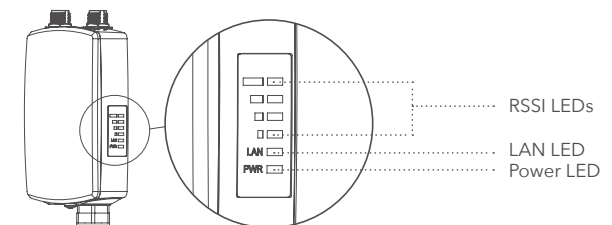

LigoWave

LigoDLB 5-90ac, LigoDLB 5-90n,
LigoDLB 2-90n, LigoDLB 5ac

INSTALLATION

Package content

LigoDLB 5-90ac/ LigoDLB 5-90n/ LigoDLB 2-90n

LigoDLB 5ac

Mounting

LigoDLB 5-90ac/ LigoDLB 5-90n/ LigoDLB 2-90n

LigoDLB 5ac

Overview

LigoDLB 5-90ac/ LigoDLB 5-90n/ LigoDLB 2-90n

LigoDLB 5ac

Device cable gland must be positioned vertically downwards to protect it against water ingress.

PoE connection

Wireless surveillance system scheme