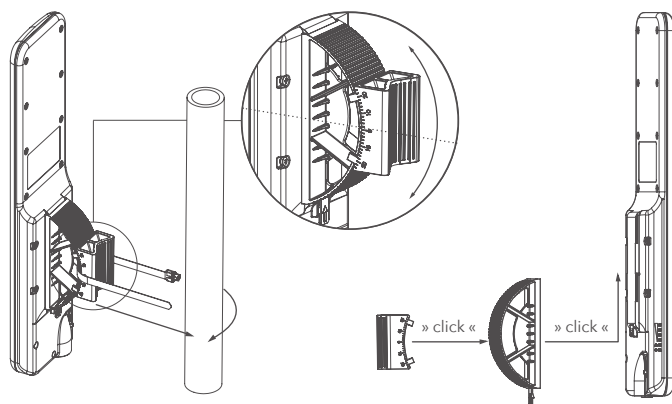

LigoWave

LigoDLB 5-90ac, LigoDLB 5-90n,
LigoDLB 2-90n, LigoDLB 5ac

INSTALLATION

Package content

LigoDLB 5-90ac/ LigoDLB 5-90n/ LigoDLB 2-90n

LigoDLB 5ac

Mounting

LigoDLB 5-90ac/ LigoDLB 5-90n/ LigoDLB 2-90n

LigoDLB 5ac

Overview

LigoDLB 5-90ac/ LigoDLB 5-90n/ LigoDLB 2-90n

LigoDLB 5ac

Device cable gland must be positioned vertically downwards to protect it against water ingress.

PoE connection

Wireless surveillance system scheme